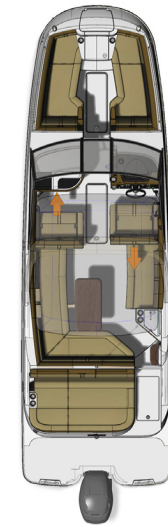

Macerator, w/Seacock Interlock System
Premium Ski Mirror
Rubrail, Black (In-Lieu-Of White)
SeaDek® Swim Platform Matting (Matches Cockpit Color)
Smart Tow® - Digital Speed Control - Tachometer
Stereo - Premier Upgrade, 4 Speakers, Subwoofer & Amplifier
Stereo, Remote Control - Additional Unit on Transom
Table, Bow w/Designated Storage
Tower, Watersports, White or Black Aluminum w/Integral Bimini Top & Ski Tow Pylon
Tower, Watersports, White or Black Aluminum w/Tilting Bimini Storage System
Trim Tabs, Hydraulic
Wakeboard Racks, Swivel
Wet Bar w/Integral Sink & Faucet
Windlass, Rope/Chain w/Galvanized Anchor (Replaces Bow Ladder)
Windlass, Rope/Chain w/Stainless Steel Anchor (Replaces Bow Ladder)

CE Option

TRAILER OPTIONS:

Painted Trailer w/Rollers & Dual-Axle Disc Brakes
Galvanized Trailer w/Rollers & Dual-Axle Disc Brakes
Painted Trailer w/Bunks & Dual-Axle Disc Brakes
Galvanized Trailer w/Bunks & Dual-Axle Disc Brakes

Standard Seating Plan

08252015

Sea Ray Boats, 800 South Gay St, Suite 1200, Knoxville, TN 37929. Internet address: <http://www.searay.com>

Note: Not all accessories shown in pictures or described herein are standard equipment or even available as options. Some features and options may not be available when a boat is built for outside North America and/or has CE Certification. Options and features are subject to change without notice. Not all model year boats may contain all the features or meet the specifications described herein. Confirm availability of all accessories and equipment with an authorized Sea Ray dealer prior to purchase. Printed in the U.S.A. August 2015 ©Sea Ray Boats