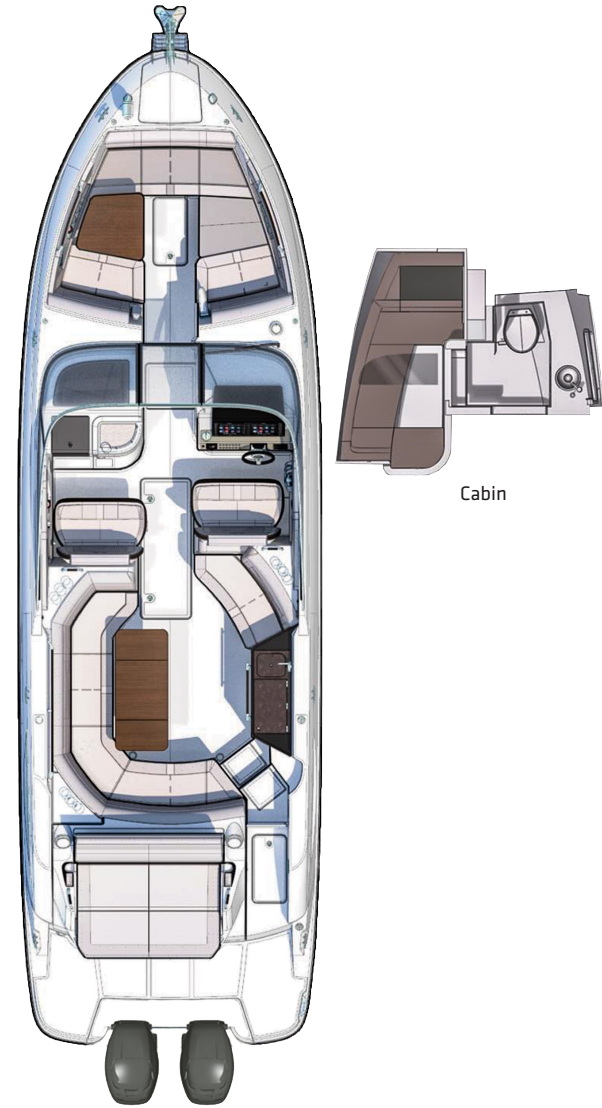

Premier Audio Upgrade (Includes: NRX 300 Transom Remote;

4 Pair of Fusion 6.5" Signature Series Speakers; 10"
Signature Series Subwoofer & 2 Signature Series Amps)

SiriusXM® Satellite Receiver (N/A outside North America)

VHF Radio w/ Antenna

Remote Controlled 5" Spotlight

Shore Power Package w/ Converter & Cord - 120v/60

Shore Power Package w/ Converter & Cord - 220v/50

Ski Pylon

Stainless Steel Anchor

Thru Hull Under Water Lights

VacuFlush Head System w/ Direct Overboard Discharge (Int'l)

Water Heater (6 Gallons)

TRAILER OPTIONS

International Trailer - Aluminum w/ Bunks

ADDITIONAL OPTIONS

220 V / 50 Cycle Electrical System

Air Compressor For Water Toys

All Chain Windlass w/ Galvanized Anchor

Blue or White LED Lighting Package

C E Option Group

Cockpit Heat - Hot Air Vent Only

Docking Lights

Dynamic Running Surface™; (Trim Tabs that Automatically
Optimize Running Attitude and Trim, Delivering Stability and
Performance that Exceed all Expectations)

Electric Grill - 120v/60 (Requires Inverter)

Electric Grill - 220v/50 (Requires Inverter)

Fender Clip System - Quick Connect

Flagpole w/ Base & US Flag

Gray Water System

Inverter - 12v To 120v/60 Cycle

Inverter - 12v To 220v/50 Cycle

Macerator w/ Seacock Interlock System

Accommodations Plan
(Shown with optional equipment)