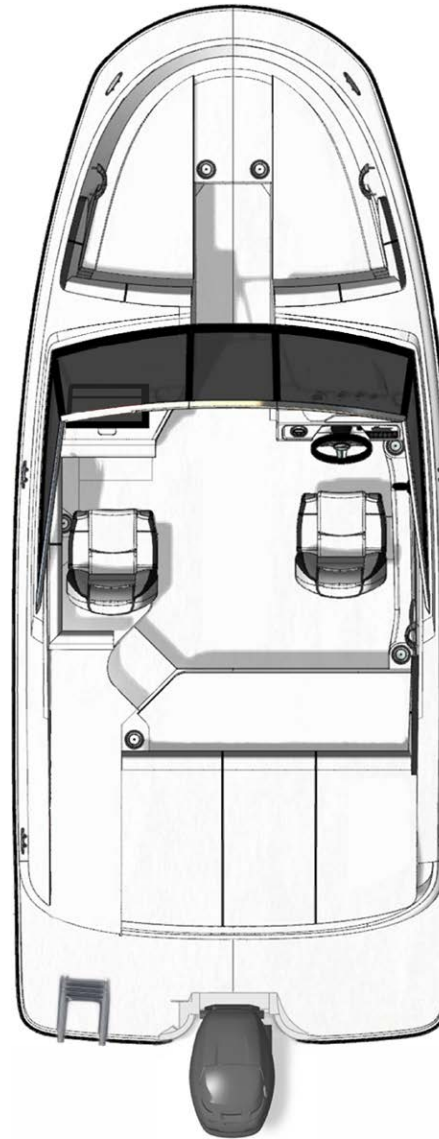

OPTIONAL PORT BUCKET SEAT