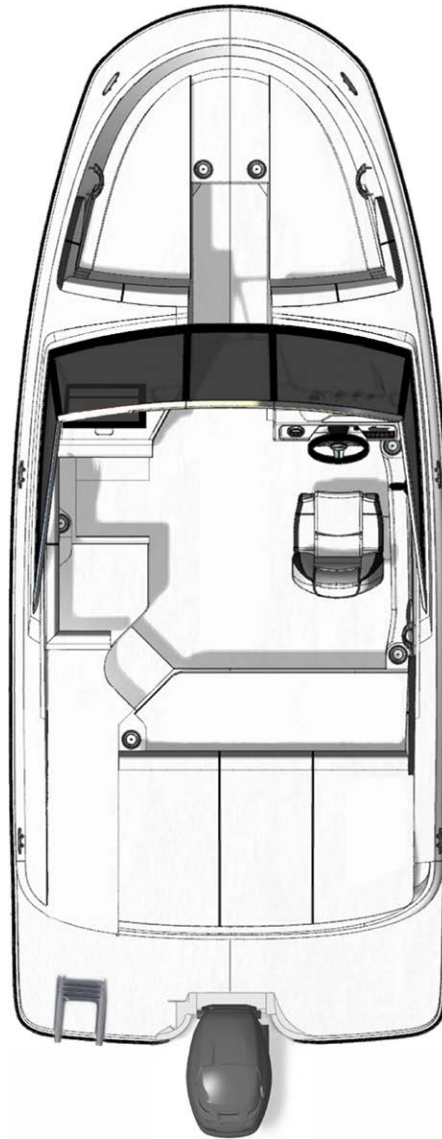

STANDARD SEATING PLAN