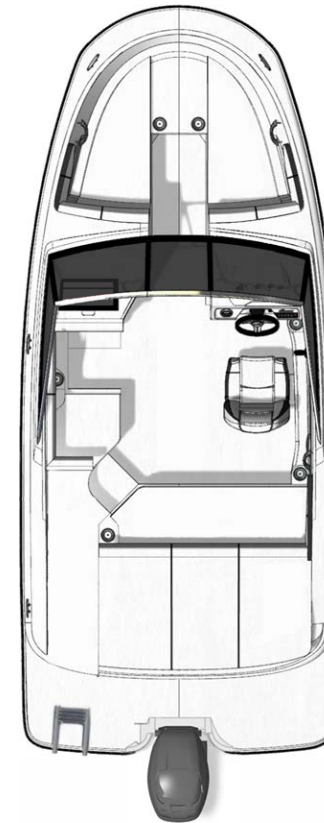

OPTIONS & ACCESSORIES

OPTIONAL PROPULSION

- Mercury 150 EFI FourStroke Inline 4 Outboard (150 hp / 112 kW)

CAPTAIN'S PACKAGE

- Bimini Top with Boot, Stainless Steel Ball & Socket Hardware
- Bow Filler Cushion with forward Walk-Thru Backrest cushion
- Canvas, Cockpit and Tonneau cover
- Round Cockpit Table, Teak
- Sunpad Walk-Thru Cushion

ELEVATION PACKAGE

- Water Sports Tower Black with Bimini Top
- Tower Racks
- Ski Mirror

INDIVIDUAL OPTIONS

- Air Compressor
- Boot Stripe – Gelcoat
- Bow Roller
- Canvas Enclosure package: Aft Curtain, Front & Side Curtains
- Carpet Liner, Snap-In (Cockpit)
- Chartplotter / Fishfinder with GPS – 5"
- Cockpit Coolbox Refrigerator (12v)
- Digital Dash with Mercury VesselView link – 9"
- Fender Clips
- Infinity, Woven Cockpit Flooring
- LED Package in Cockpit – Blue or White
- Mercury Active Trim
- Mooring Cover, Black
- Premier Stereo with extra speakers / Subwoofer
- SeaDek covering on swim platform (Gray or Brown)
- SeaDek covering in cockpit, glued-down (Gray or Brown)
- Stone Upholstery
- Transom Shower

STANDARD SEATING PLAN